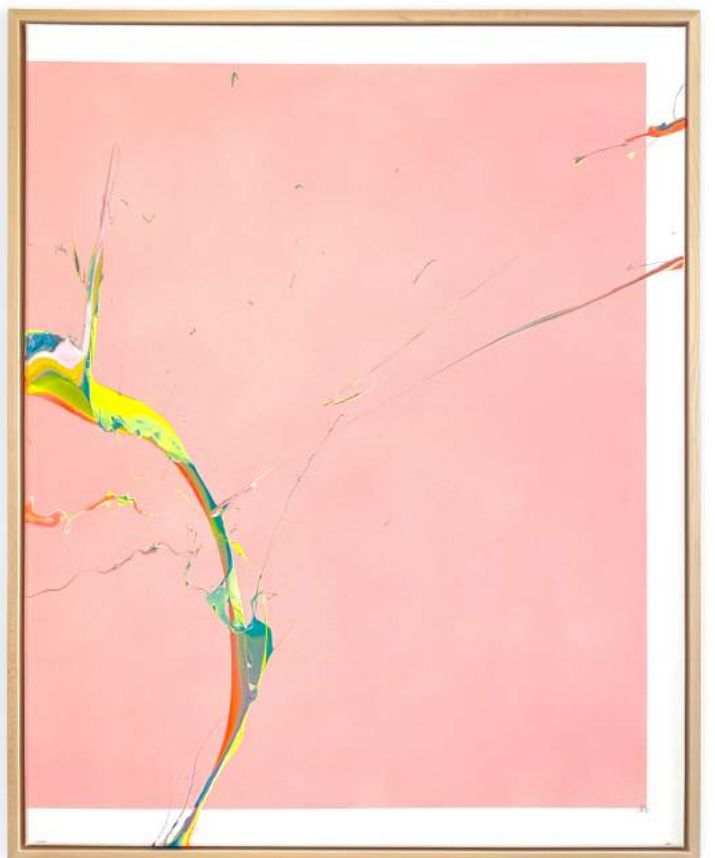

## **DREAM'S EMBRACE**

2023, Arcyl & Spray auf Leinwand

Edition: DREAMLAND

100 x 120 cm, 450gr canvas,

1 of 1 - Unique Work

Signed on the front

4.400€ excl. VAT

## **GENTLESS DREAM**

2023, Arcyl & Spray auf Leinwand  
Edition: DREAMLAND  
160 x 100 cm, 450gr canvas,  
1 of 1 - Unique Work  
Signed on the front

5.200€ excl. VAT