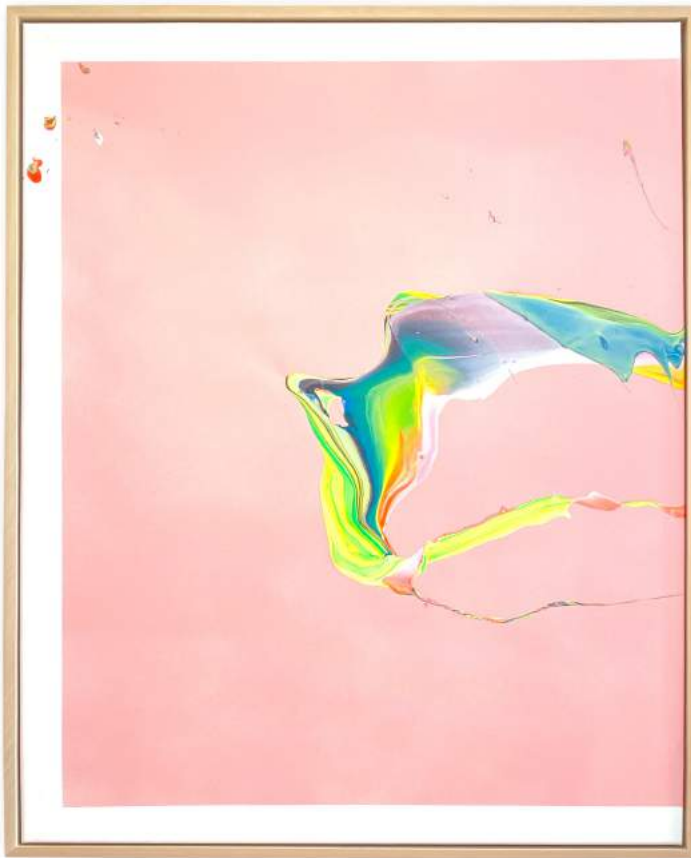

## **DREAM'S EMBRACE**

2023, Arcyl & Spray auf Leinwand

Edition: DREAMLAND

100 x 120 cm, 450gr canvas,

1 of 1 - Unique Work

Signed on the front

4.400€ excl. VAT

## **GENTLESS DREAM**

2023, Arcyl & Spray auf Leinwand  
Edition: DREAMLAND  
160 x 100 cm, 450gr canvas,  
1 of 1 - Unique Work  
Signed on the front

5.200€ excl. VAT