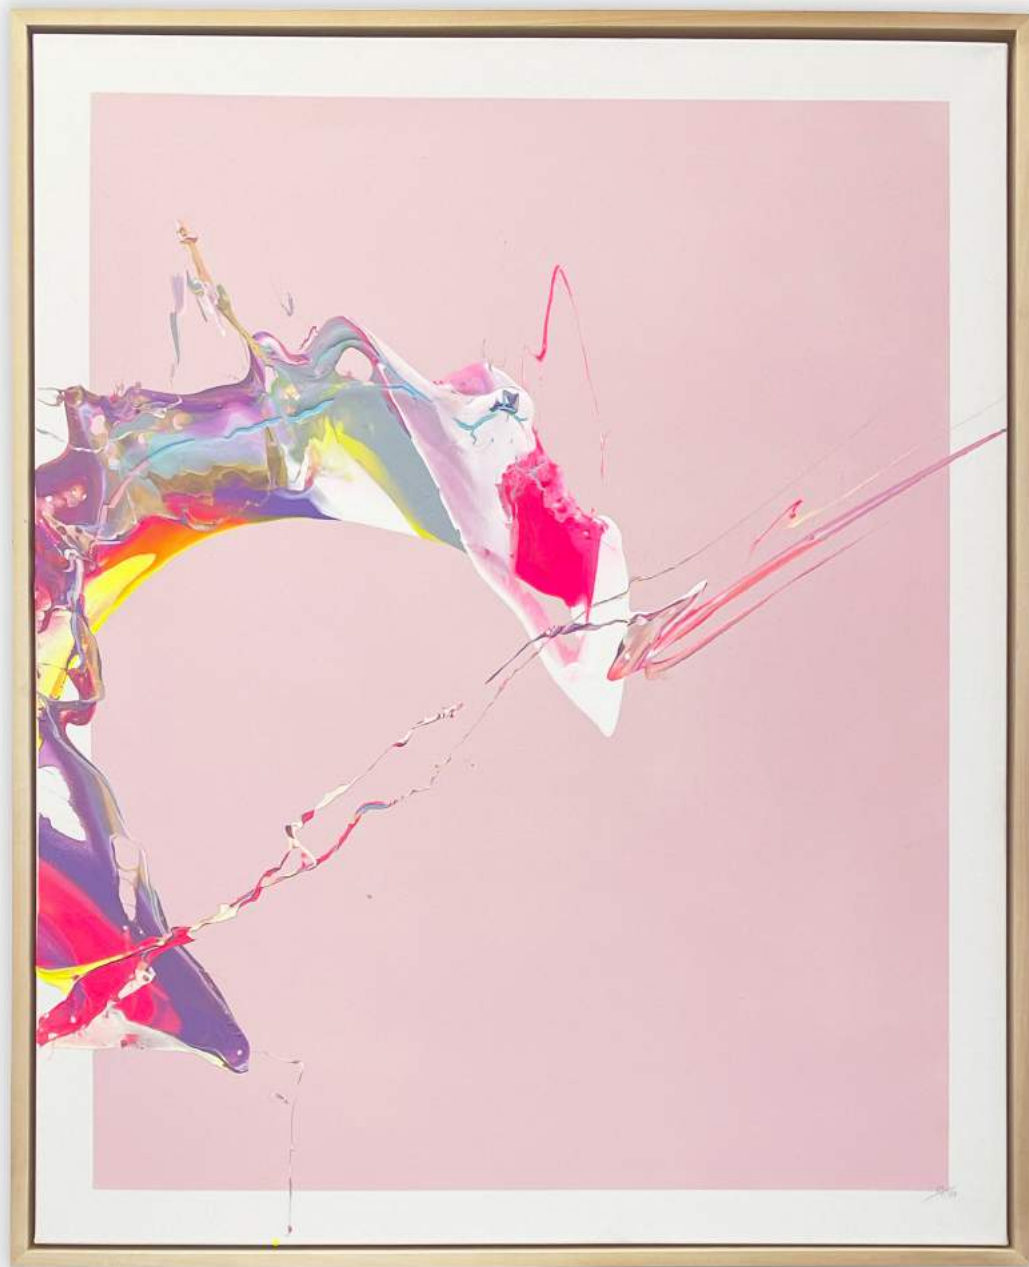

## **LOVING DREAM**

2023, Arcyl & Spray auf Leinwand  
Edition: DREAMLAND  
100 x 80 cm, 450gr canvas,  
1 of 1 - Unique Work  
Signed on the front

3.600€ excl. VAT

## **GALAXY DREAM**

2023, Arcyl & Spray auf Leinwand  
Edition: DREAMLAND  
100 x 80 cm, 450gr canvas,  
1 of 1 - Unique Work  
Signed on the front

3.600€ excl. VAT