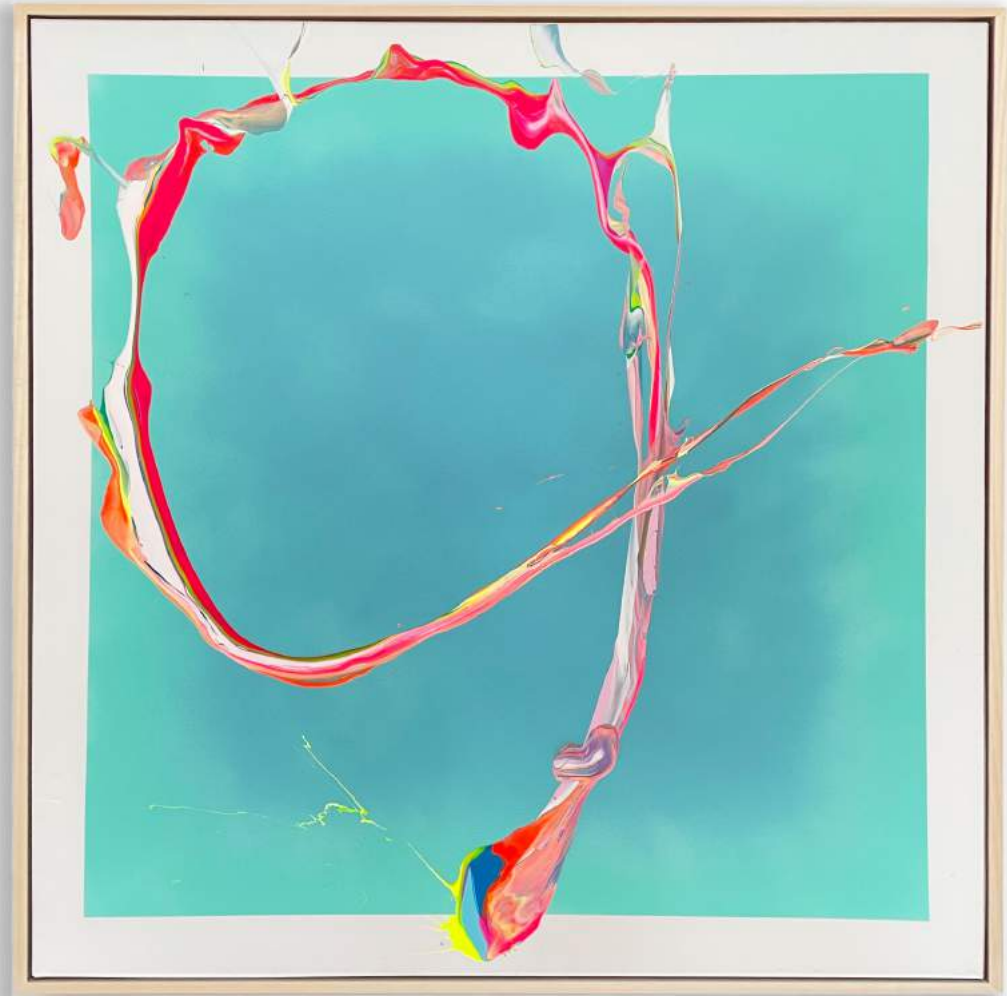

## **DREAM IN THE SKY**

2023, Arcyl & Spray auf Leinwand  
Edition: ISLAND DREAMS | Mallorca  
80 x 80 cm, 450gr canvas,  
1 of 1 - Unique Work  
Signed on the front

3.600€ excl. VAT